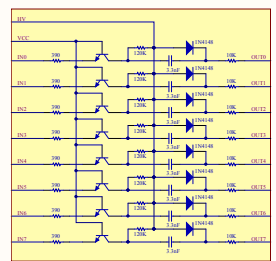

- U10
  - U11
  - U12
  - U13
  - U14
  - U15
- Unused Gates

# 160\*64 Neon Plasma

Column Driver Detail

Row Driver Detail

Keeplive Electrodes

Charge Pump for Doubling HV