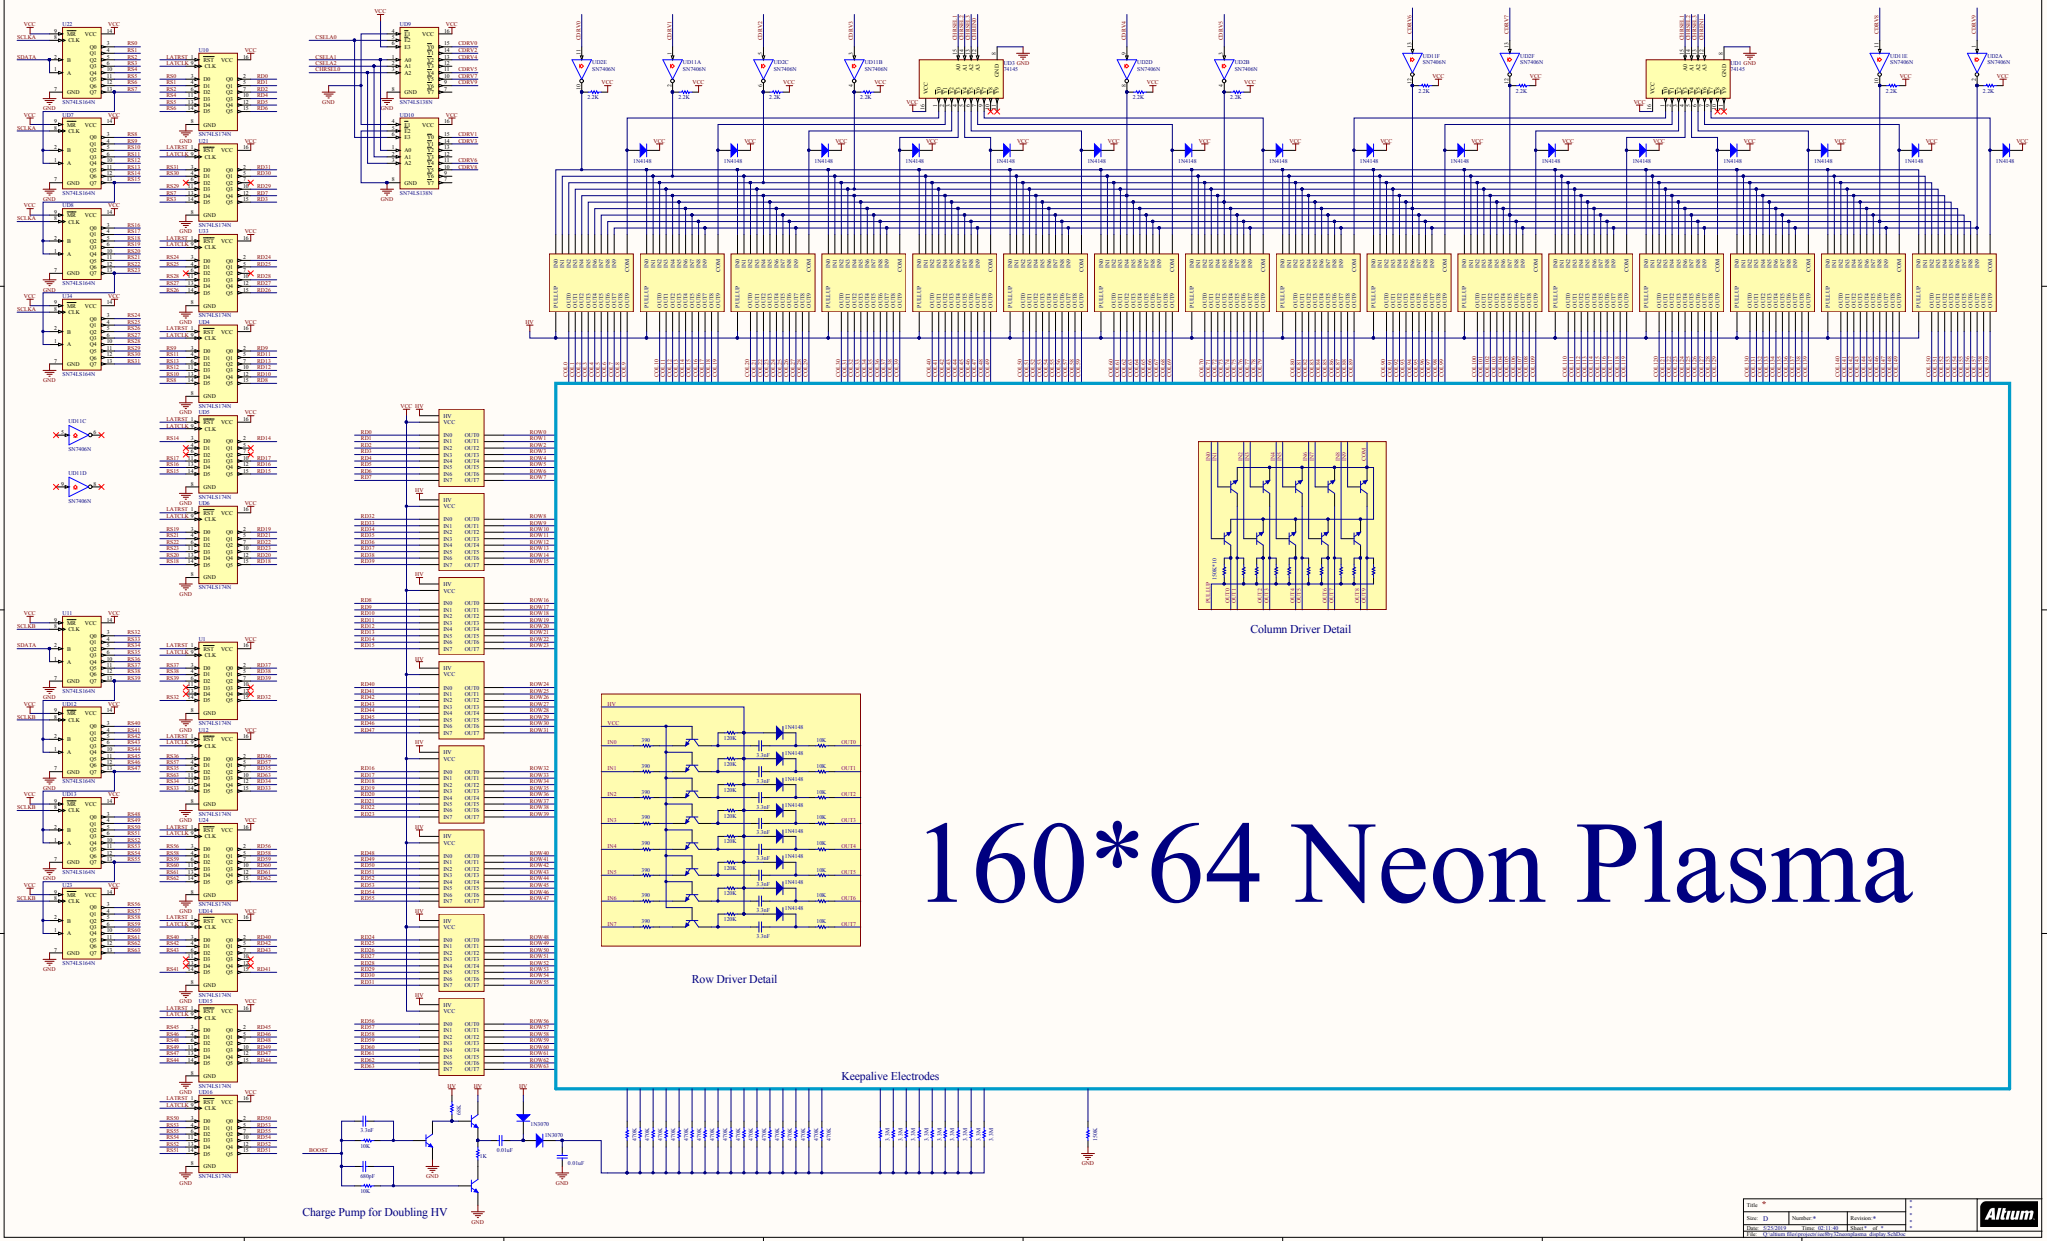

- U10
  - U11
  - U12
  - U13
  - U14
  - U15
- Unused Gates

# 160\*64 Neon Plasma

Column Driver Detail

Row Driver Detail

Keeplive Electrodes

Charge Pump for Doubling HV