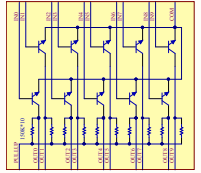

- U10
  - U11
  - U12
  - U13
  - U14
  - U15
- Unused Gates

# 160\*64 Neon Plasma

Column Driver Detail

Row Driver Detail

Keeplive Electrodes

Charge Pump for Doubling HV